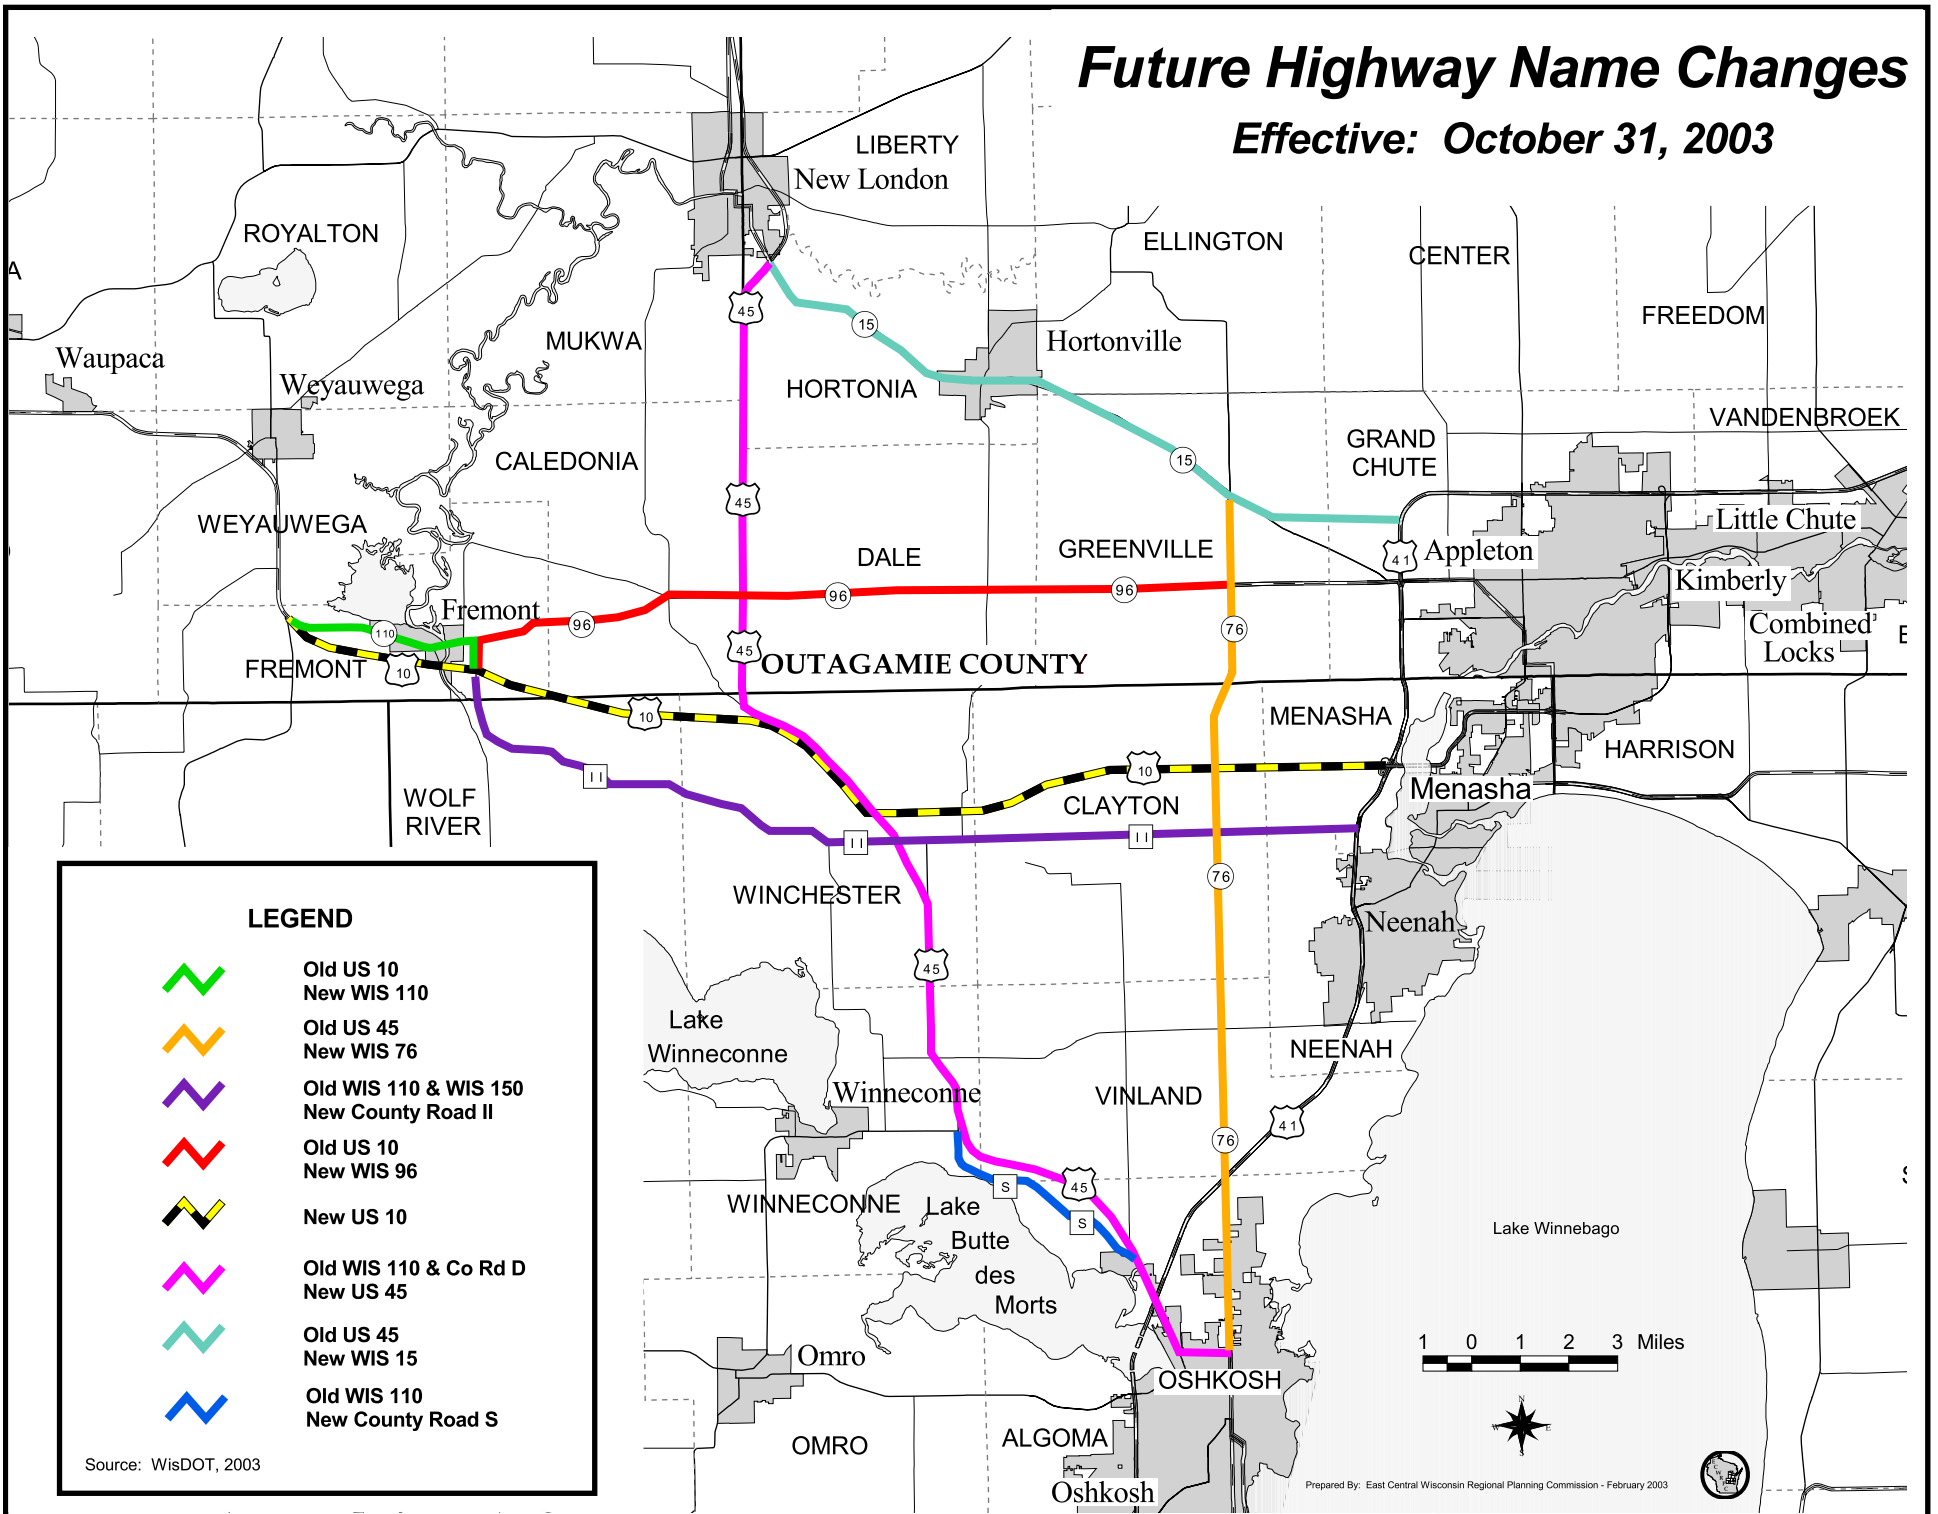

Future Highway Name Changes

Effective: October 31, 2003

LEGEND

- Old US 10
  New WIS 110
- Old US 45
  New WIS 76
- Old WIS 110 & WIS 150
  New County Road II
- Old US 10
  New WIS 96
- New US 10
- Old WIS 110 & Co Rd D
  New US 45
- Old US 45
  New WIS 15
- Old WIS 110
  New County Road S

Source: WisDOT, 2003

1 0 1 2 3 Miles